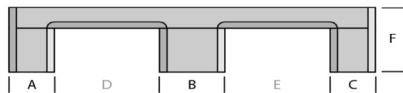

# PLASTIC PALLET 1200 X 1000 CLOSED DECK 3 RUNNERS MEDIUM

AR1210150M-3RBCD

## SPECIFICATIONS

DIMENSIONS (MM)	1200 X 1000
LENGTH (MM)	1200
WIDTH (MM)	1000
HEIGHT (MM)	150
WEIGHT (KG)	16
STATIC (KG)	6000
DYNAMIC (KG)	1500
RACKING (KG)	1250
BOTTOM	3 RUNNERS
UPPER DECK	CLOSED

## DIMENSIONS

A	B	C	D	E	F
145	150	145	280	280	150
G	H	I	J	K	L
215	150	215	310	310	150