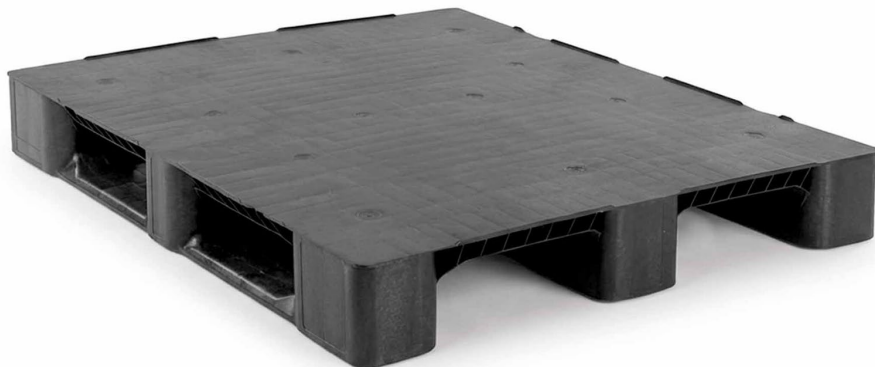

# PLASTIC PALLET 1200 X 1000 CLOSED DECK 3 RUNNERS MEDIUM

AR1210150M-3RBCD

## SPECIFICATIONS

DIMENSIONS (MM)	1200 X 1000
LENGTH (MM)	1200
WIDTH (MM)	1000
HEIGHT (MM)	150
WEIGHT (KG)	16
STATIC (KG)	6000
DYNAMIC (KG)	1500
RACKING (KG)	1250
BOTTOM	3 RUNNERS
UPPER DECK	CLOSED

## GENERAL

MATERIAL	100% recycled HDPE
COLOUR	Black/Grey
RIM EDGE	With and without
FRICTION STRIPES	No