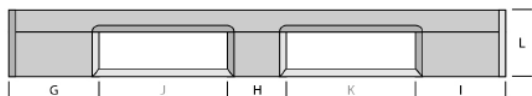

# PLASTIC PALLET 1200 X 1000 CLOSED DECK 6 RUNNERS HEAVY

AR1210165H-6RBCD

## SPECIFICATIONS

DIMENSIONS (MM)	1200 X 1000
LENGTH (MM)	1200
WIDTH (MM)	1000
HEIGHT (MM)	158
WEIGHT (KG)	25,2
STATIC (KG)	7500
DYNAMIC (KG)	1500
RACKING (KG)	1375
BOTTOM	6 RUNNERS
UPPER DECK	CLOSED

## DIMENSIONS

A	B	C	D	E	F
180	180	180	230	230	158
G	H	I	J	K	L
230	180	230	280	280	158