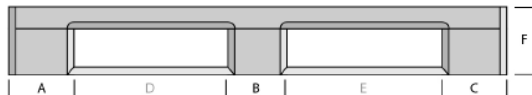

# PLASTIC PALLET 1200 X 1000 CLOSED DECK 6 RUNNERS HEAVY

AR1210165H-6RBCD

## SPECIFICATIONS

DIMENSIONS (MM)	1200 X 1000
LENGTH (MM)	1200
WIDTH (MM)	1000
HEIGHT (MM)	158
WEIGHT (KG)	25,2
STATIC (KG)	7500
DYNAMIC (KG)	1500
RACKING (KG)	1375
BOTTOM	6 RUNNERS
UPPER DECK	CLOSED

## DIMENSIONS

A	B	C	D	E	F
180	180	180	230	230	158
G	H	I	J	K	L
230	180	230	280	280	158