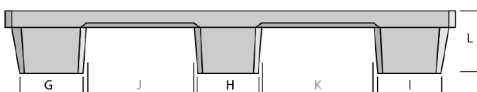

PLASTIC PALLET 1200 X 800 OPEN DECK 9 FEET LIGHT

AR128150M-9FBOD

SPECIFICATIONS

DIMENSIONS (MM)	1200 X 800
LENGTH (MM)	1200
WIDTH (MM)	800
HEIGHT (MM)	145
WEIGHT (KG)	10.8
STATIC (KG)	3000
DYNAMIC (KG)	1500
RACKING (KG)	0
BOTTOM	9 FEET
UPPER DECK	OPEN

DIMENSIONS

A	B	C	D	E	F
110	150	110	215	215	145
G	H	I	J	K	L
200	150	200	325	325	145

GENERAL

MATERIAL	100% recycled HDPE
COLOUR	Black/Grey
RIM EDGE	With and without
FRICTION STRIPES	No

DISCLAIMER

Racking load conversion protocol based on 25kg bags test
Tolerance deviation in the size of the plastic pallet +5/-5 mm
Tolerance deviation in the weight of the plastic pallet +5/-5 %
The load performance (static, dynamic and racking) are determined under an evenly divided load