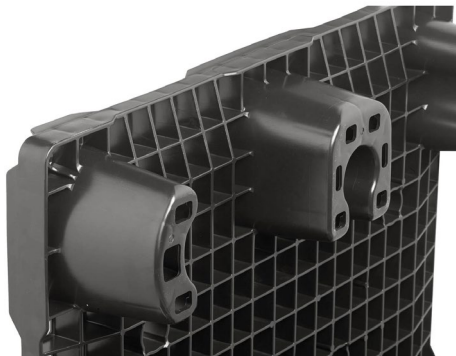

PLASTIC PALLET 1200 X 800 OPEN DECK 9 FEET LIGHT

AR128150M-9FBOD

SPECIFICATIONS

DIMENSIONS (MM)	1200 X 800
LENGTH (MM)	1200
WIDTH (MM)	800
HEIGHT (MM)	145
WEIGHT (KG)	10.8
STATIC (KG)	3000
DYNAMIC (KG)	1500
RACKING (KG)	0
BOTTOM	9 FEET
UPPER DECK	OPEN

DIMENSIONS

A	B	C	D	E	F
110	150	110	215	215	145
G	H	I	J	K	L
200	150	200	325	325	145

GENERAL

MATERIAL	100% recycled HDPE
COLOUR	Black/Grey
RIM EDGE	With and without
FRICTION STRIPES	No

DISCLAIMER

Racking load conversion protocol based on 25kg bags test
Tolerance deviation in the size of the plastic pallet +5/-5 mm
Tolerance deviation in the weight of the plastic pallet +5/-5 %
The load performance (static, dynamic and racking) are determined under an evenly divided load