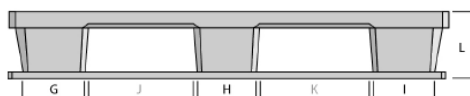

PLASTIC PALLET 1200 X 1000 CLOSED DECK 3 RUNNERS LIGHT

AR1210150L-3RBCD

SPECIFICATIONS

DIMENSIONS (MM)	1200 X 1000
LENGTH (MM)	1200
WIDTH (MM)	1000
HEIGHT (MM)	150
WEIGHT (KG)	8,7
STATIC (KG)	2500
DYNAMIC (KG)	1000
RACKING (KG)	0
BOTTOM	3 RUNNERS
UPPER DECK	CLOSED

DIMENSIONS

A	B	C	D	E	F
66	66	66	355	355	149
G	H	I	J	K	L
186	151	186	287	287	149

GENERAL

MATERIAL	100% recycled HDPE
COLOUR	Black/Grey
RIM EDGE	With and without
FRICTION STRIPES	No

DISCLAIMER

*Racking load conversion protocol based on 25kg bags test
Tolerance deviation in the size of the plastic pallet +5/-5 mm
Tolerance deviation in the weight of the plastic pallet +5/-5 %
The load performance (static, dynamic and racking) are determined under an evenly divided load*