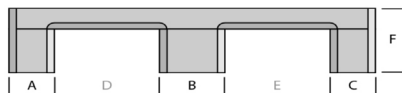

PLASTIC PALLET 1200 X 800 3 RUNNERS OPEN DECK ULTRA-LIGHT

AR128145L-3RBOD

SPECIFICATIONS

DIMENSIONS (MM)	1200 X 800
LENGTH (MM)	1200
WIDTH (MM)	800
HEIGHT (MM)	145
WEIGHT (KG)	8,3
STATIC (KG)	4000
DYNAMIC (KG)	800
RACKING (KG)	200
BOTTOM	3 RUNNERS
UPPER DECK	OPEN

DIMENSIONS

A	B	C	D	E	F
100	144	100	228	228	145
G	H	I	J	K	L
145	144	145	383	383	145

GENERAL

MATERIAL	100% recycled HDPE
COLOUR	Black/Grey
RIM EDGE	With and without
FRICTION STRIPES	No

DISCLAIMER

Racking load conversion protocol based on 25kg bags test
Tolerance deviation in the size of the plastic pallet +5/-5 mm
Tolerance deviation in the weight of the plastic pallet +5/-5 %
The load performance (static, dynamic and racking) are determined under an evenly divided load