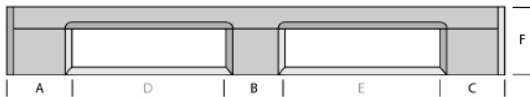

PLASTIC PALLET 1200 X 1000 OPEN DECK 6 RUNNERS HEAVY

AR1210165H-6RBOD

SPECIFICATIONS

DIMENSIONS (MM)	1200 X 1000
LENGTH (MM)	1200
WIDTH (MM)	1000
HEIGHT (MM)	158
WEIGHT (KG)	21,7
STATIC (KG)	7500
DYNAMIC (KG)	1500
RACKING (KG)	1375
BOTTOM	6 RUNNERS
UPPER DECK	OPEN

DIMENSIONS

A	B	C	D	E	F
180	180	180	230	230	158
G	H	I	J	K	L
230	180	230	280	280	158

GENERAL

MATERIAL	100% recycled HDPE
COLOUR	Black/Grey
RIM EDGE	With and without
FRICTION STRIPES	No

DISCLAIMER

Racking load conversion protocol based on 25kg bags test
Tolerance deviation in the size of the plastic pallet +5/-5 mm
Tolerance deviation in the weight of the plastic pallet +5/-5 %
The load performance (static, dynamic and racking) are determined under an evenly divided load