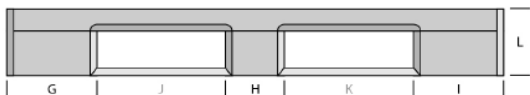

PLASTIC PALLET 1200 X 1000 OPEN DECK 6 RUNNERS HEAVY

AR1210165H-6RBOD

SPECIFICATIONS

DIMENSIONS (MM)	1200 X 1000
LENGTH (MM)	1200
WIDTH (MM)	1000
HEIGHT (MM)	158
WEIGHT (KG)	21,7
STATIC (KG)	7500
DYNAMIC (KG)	1500
RACKING (KG)	1375
BOTTOM	6 RUNNERS
UPPER DECK	OPEN

DIMENSIONS

A	B	C	D	E	F
180	180	180	230	230	158
G	H	I	J	K	L
230	180	230	280	280	158

GENERAL

MATERIAL	100% recycled HDPE
COLOUR	Black/Grey
RIM EDGE	With and without
FRICTION STRIPES	No

DISCLAIMER

Racking load conversion protocol based on 25kg bags test
Tolerance deviation in the size of the plastic pallet +5/-5 mm
Tolerance deviation in the weight of the plastic pallet +5/-5 %
The load performance (static, dynamic and racking) are determined under an evenly divided load